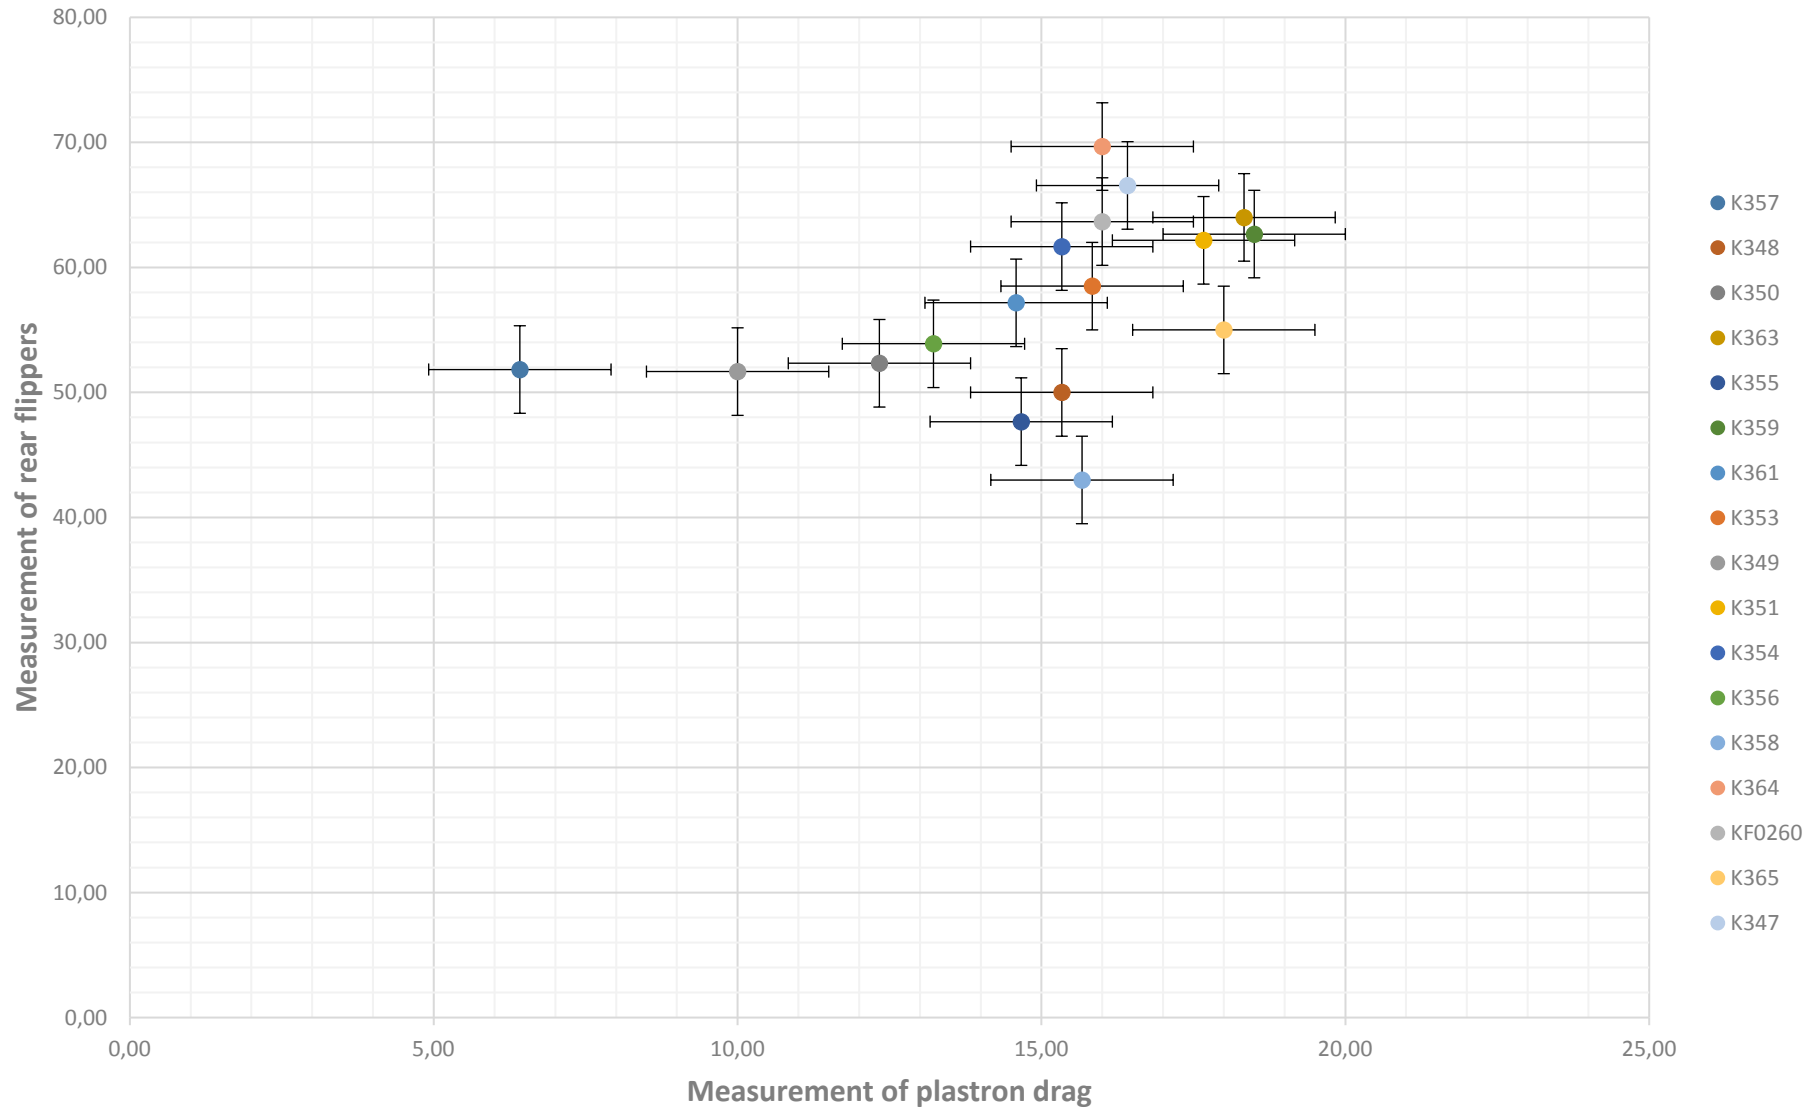

Comparison between tagged and one unknown turtle tracks Mounda 2017

Mesures traces tortues taguées

Graph of all tagged turtles in 2017 in Mounda Beach

Comparison between tagged and one unknown turtle tracks

Comparison between tagged and one unknown turtle tracks

Comparison between tagged and unknown turtles tracks Mounda

2017