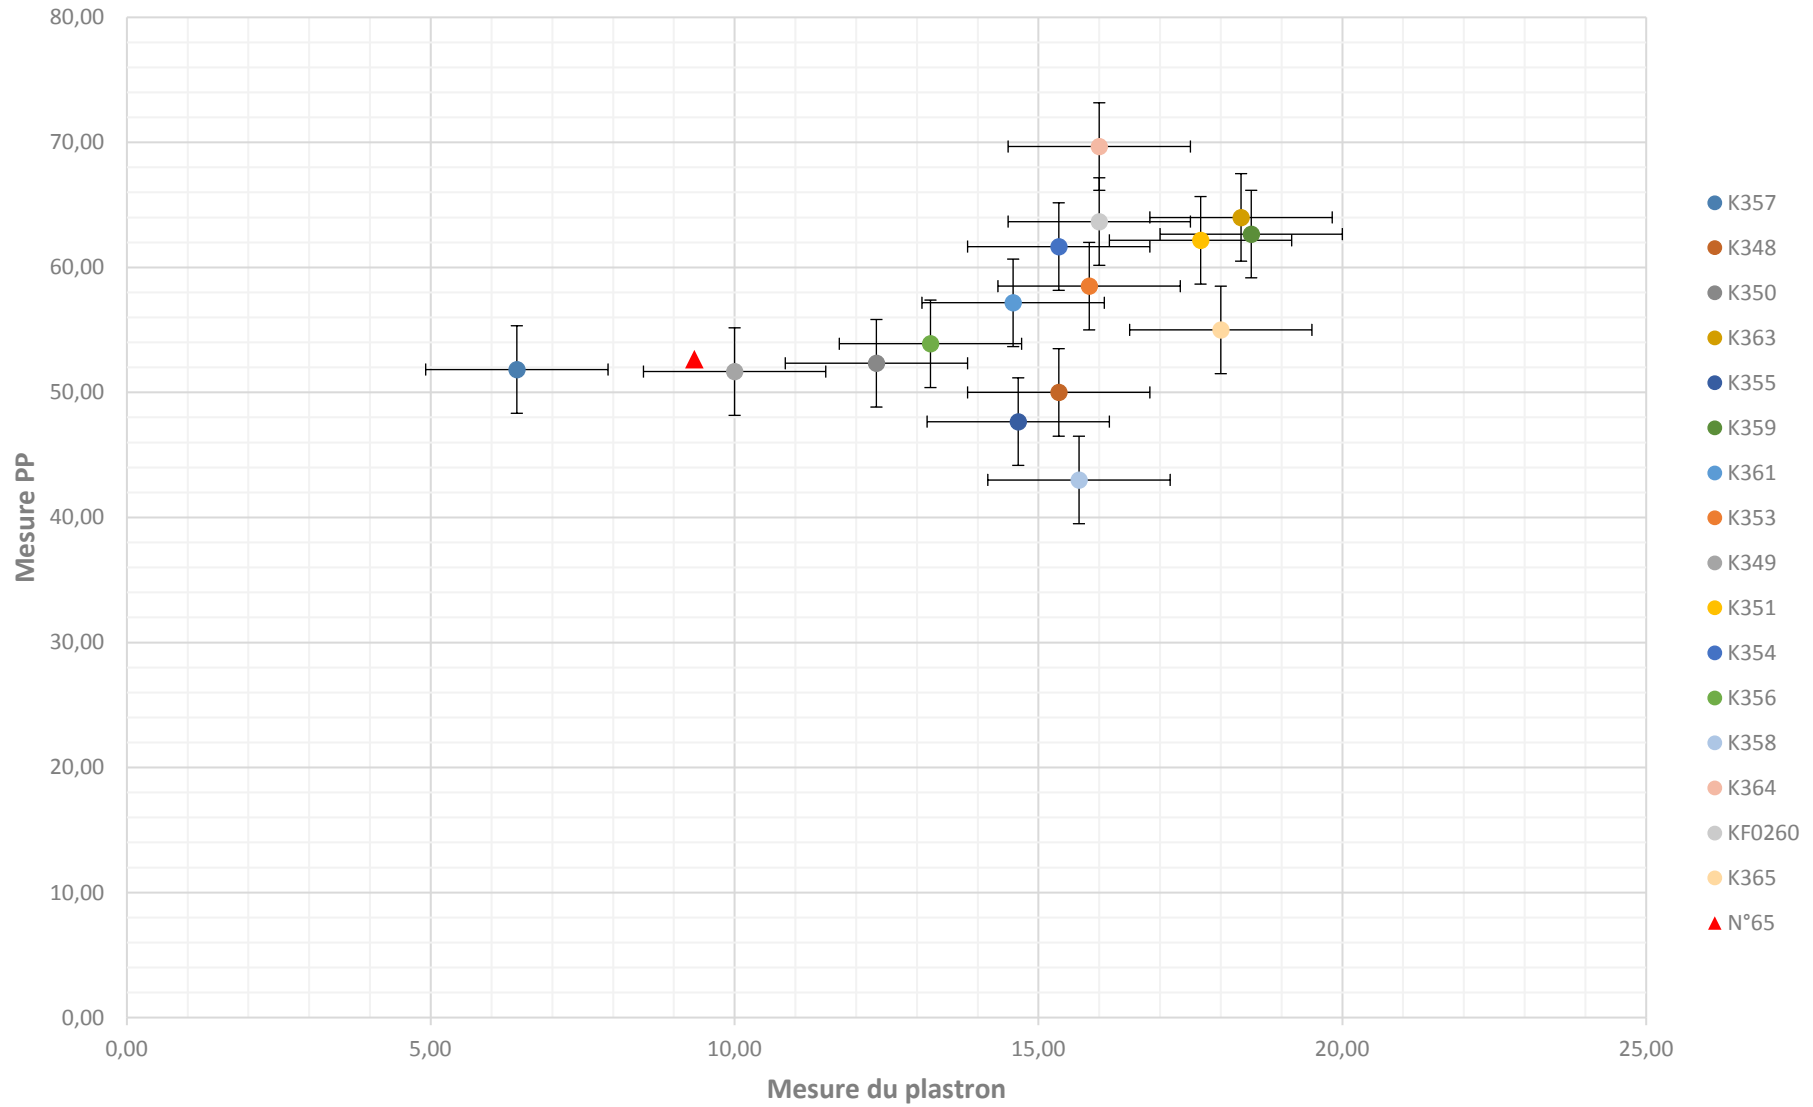

Comparison between tagged and one unknown turtle tracks Mounda 2017

Mesures traces tortues taguées

Graph of all tagged turtles in 2017 in Mounda Beach

Comparison between tagged and one unknown turtle tracks

Comparison between tagged and one unknown turtle tracks

Comparison between tagged and unknown turtles tracks Mounda

2017