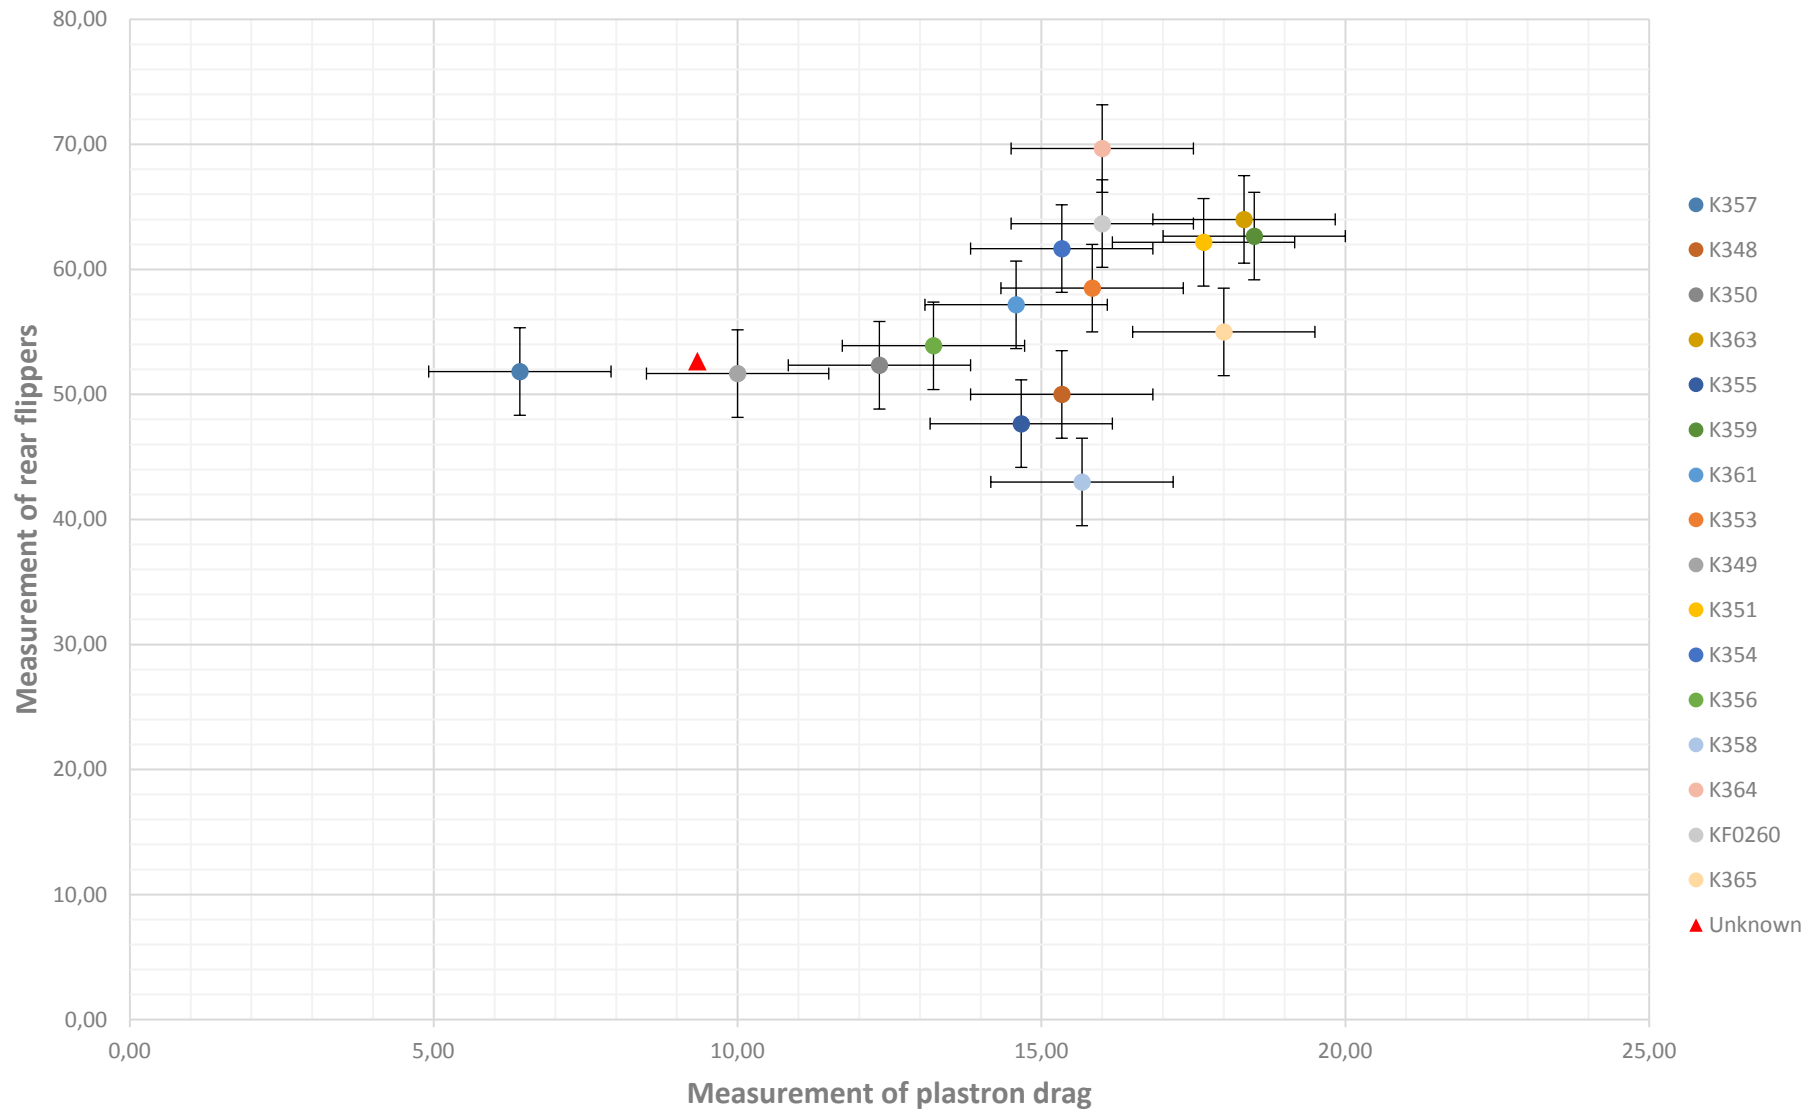

Comparison between tagged and one unknown turtle tracks Mounda 2017

Mesures traces tortues taguées

Graph of all tagged turtles in 2017 in Mounda Beach

Comparison between tagged and one unknown turtle tracks

Comparison between tagged and one unknown turtle tracks

Comparison between tagged and unknown turtles tracks Mounda

2017