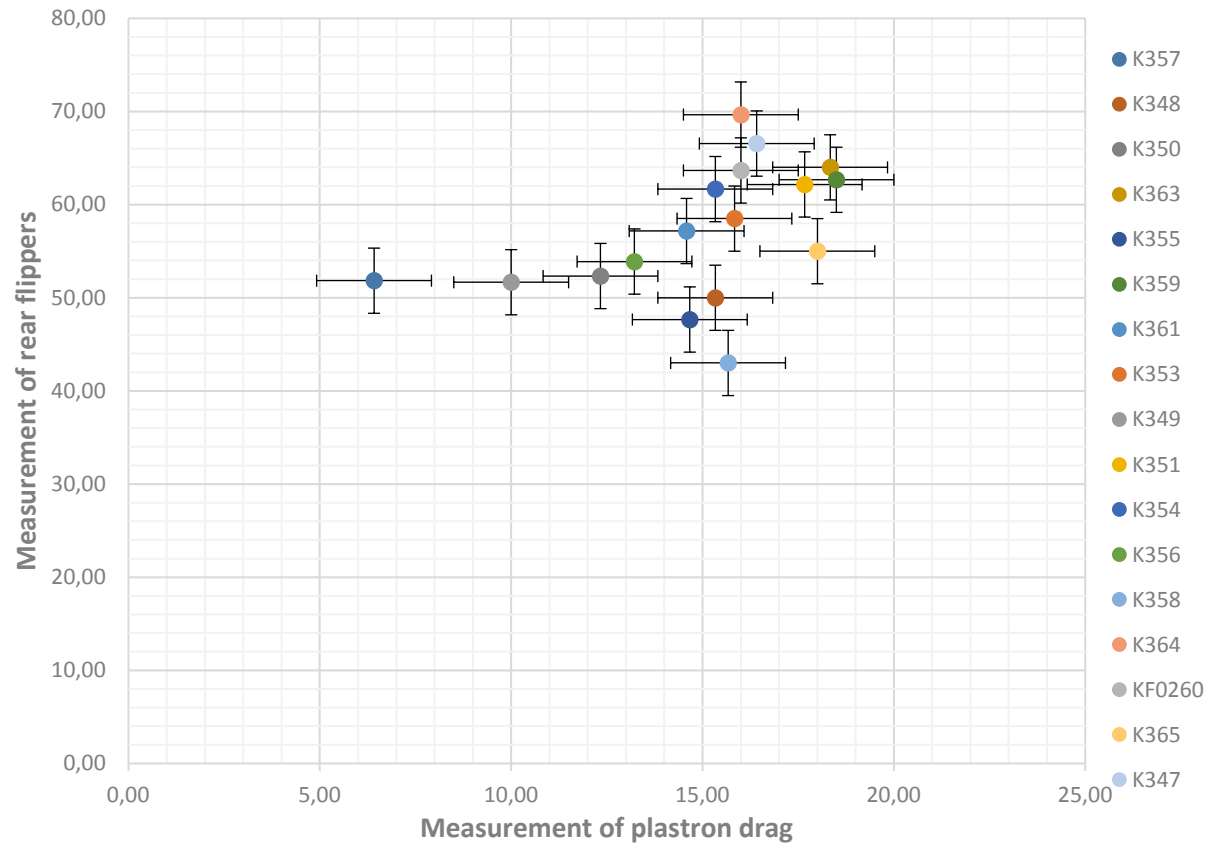

Comparison between tagged and one unknown turtle tracks Mounda 2017

Mesures traces tortues taguées

Graph of all tagged turtles in 2017 in Mounda Beach

Comparison between tagged and one unknown turtle tracks

Comparison between tagged and one unknown turtle tracks

Comparison between tagged and unknown turtles tracks Mounda

2017